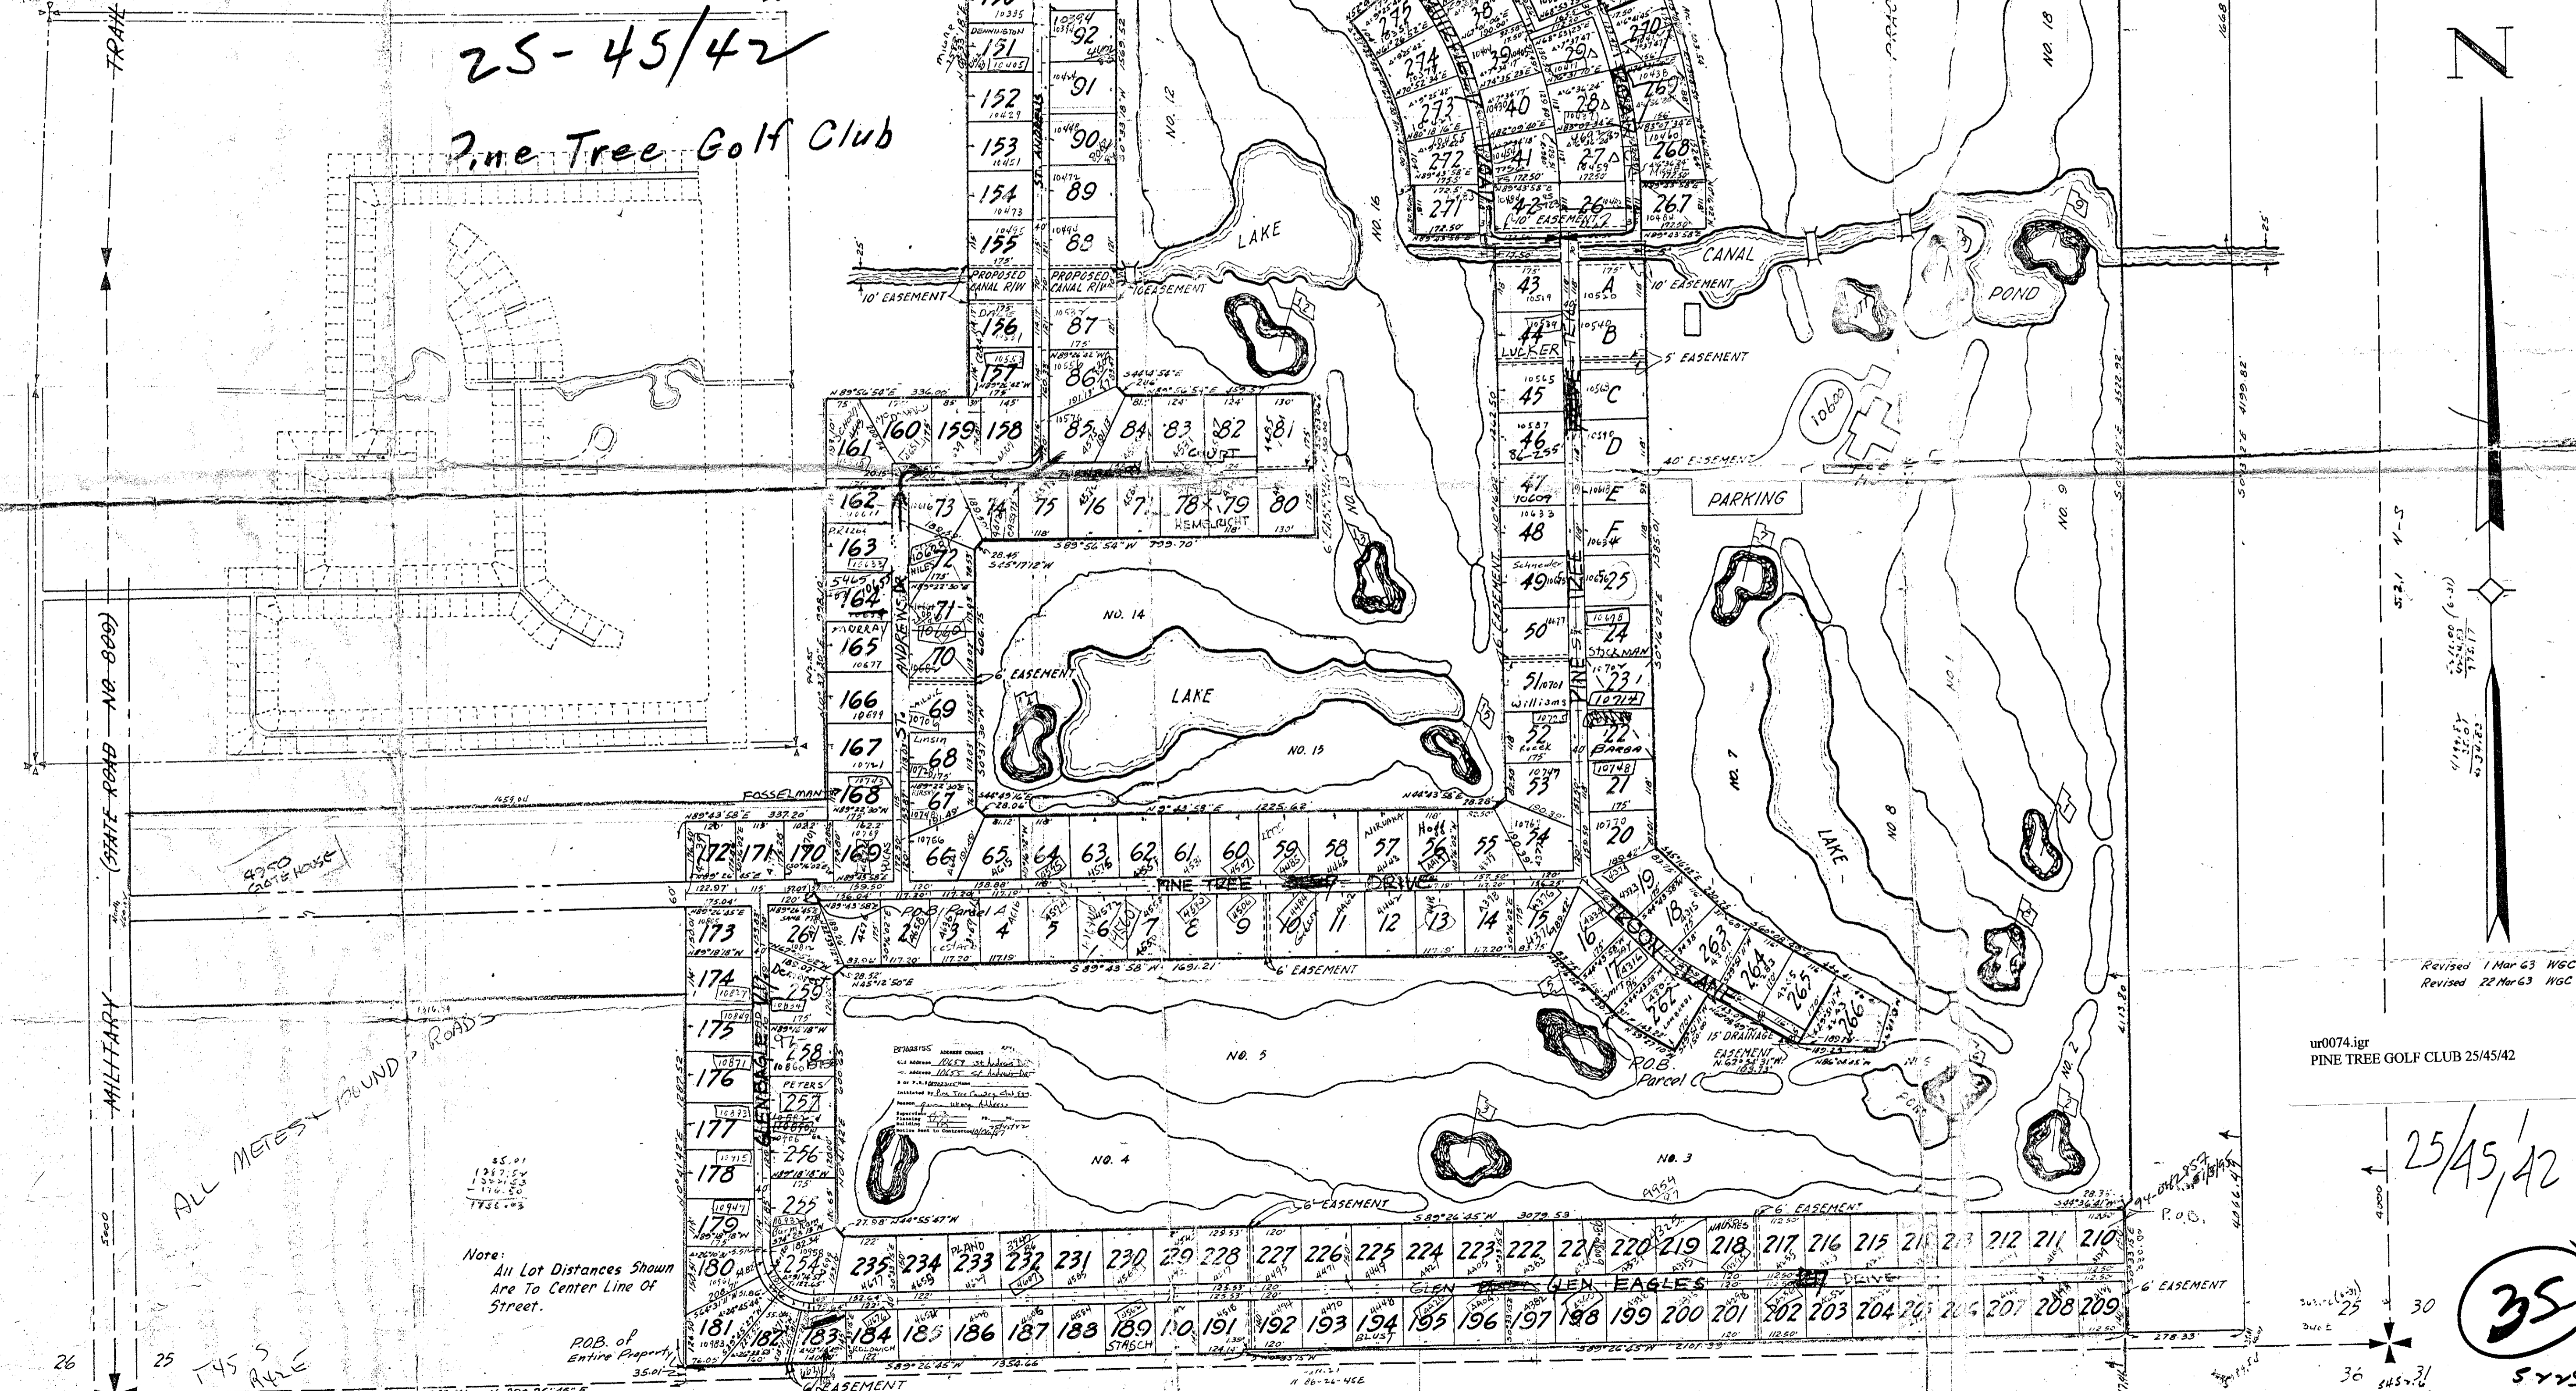

TRAIL  
MILITARY (STATE ROAD NO. 800)  
4970 GOLF HOUSE  
ALL METERS FOUND  
145 S AVE  
26 25 35 36

Note: All Lot Distances Shown Are To Center Line Of Street.

Revised 1 Mar 63 HGC  
Revised 22 Mar 63 HGC